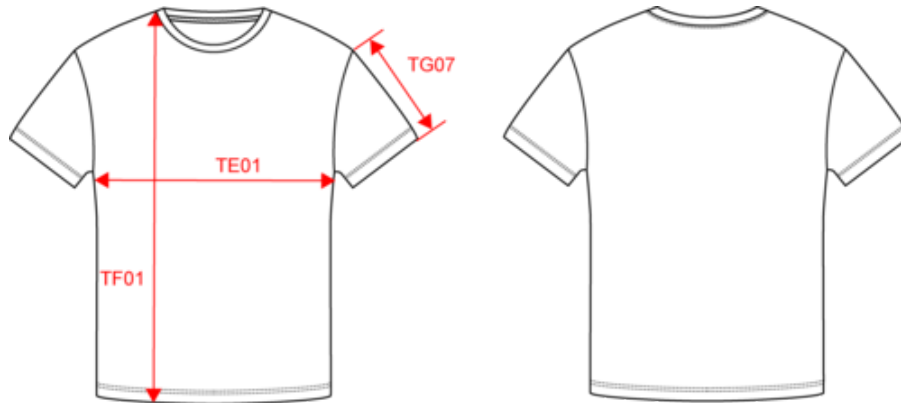

NS305
Uniseks T-shirt - 180 gr/m2

Afmeting

Measurements in cm	XXS	XS	S	M	L	XL	XXL	3XL	4XL	5XL
TE01 - 1/2 chest width at 1.5cm below armhole	43.00	46.00	49.00	52.00	55.00	58.00	61.00	64.00	67.00	70.00
TF01 - Total height from HSP	66.00	68.00	70.00	72.00	74.00	76.00	78.00	80.00	82.00	84.00
TG07 - Short sleeve length	19.50	20.25	21.00	21.75	22.50	23.25	24.00	24.75	25.50	26.25