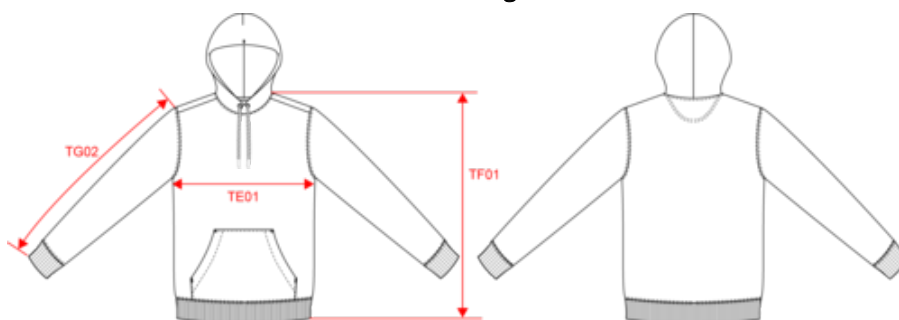

# NS401

Uniseks sweater met capuchon - 350 gr/m<sup>2</sup>

## Afmeting

Measurements in cm	XXS	XS	S	M	L	XL	XXL	3XL	4XL
TE01 - 1/2 chest width at 1.5cm below armhole	46.00	49.00	52.00	55.00	58.00	61.00	64.00	67.00	70.00
TF01 - Total height from HSP	66.00	68.00	70.00	72.00	74.00	76.00	78.00	80.00	82.00
TG02 - Long sleeve length	62.00	63.00	64.00	65.00	66.00	67.00	68.00	69.00	70.00