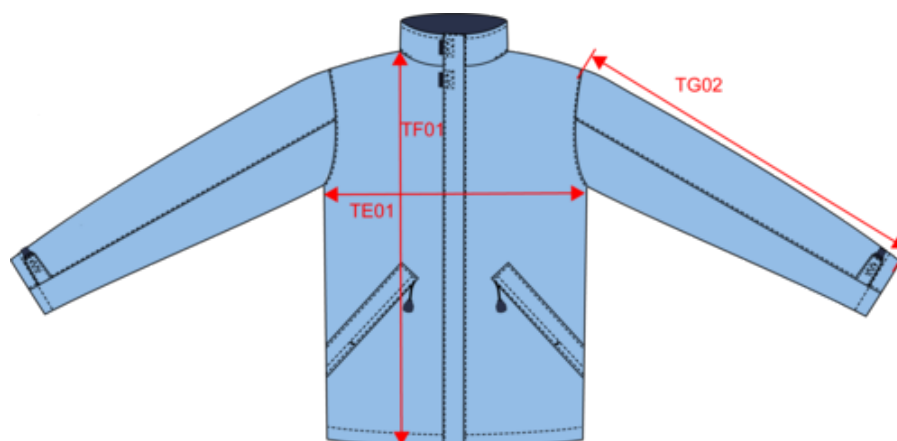

# KARIBAN

K677

Gewatteerde parka

## Afmeting

Measurements in cm	XS	S	M	L	XL	XXL	3XL	4XL
TE01 - 1/2 chest width at 1.5cm below armhole	57.00	57.00	60.00	63.00	66.00	69.00	72.00	75.00
TF01 - Total height from HSP	79.95	79.95	84.95	86.95	88.95	90.95	92.95	94.95
TG02 - Long sleeve length	61.00	61.00	62.50	64.00	65.50	67.00	68.50	70.00